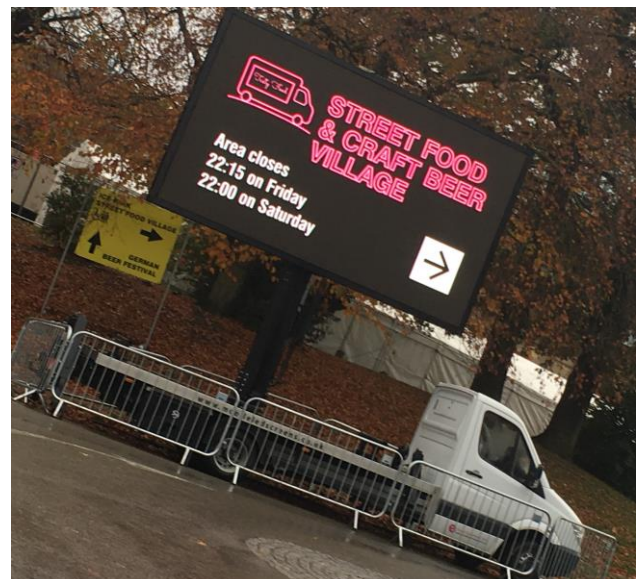

TRUCK MOUNTED LED SCREEN

SPECIFICATIONS

Screen Area	12.5m ²
Aspect Ratio	16:9
Power Requirement	32 single
On Board Generator	YES
Footprint Wide	2.30mtr
Footprint Long	8.00mtr
Input CVS	YES
HDMI	YES
SDI	YES
HD RF	YES
Sound	Not as standard – can be added

OVERVIEW

If you're looking for a quick and easy installation then our truck mounted LED Screens are the perfect solution for your event. Our screens are fully mobile and create a professional information point for your guests no matter what the weather! Ideal for outside broadcasting, cinema and sporting events.

KEY FEATURES

- Quick and easy to install – 5 minute set up from time of arrival.
- Raise screen up to 4 Meters from the ground.
- On board generator and production laptop included as standard.
- Low curb-weight of just 4.8 tonnes.
- Mobile advertising banner – broadcasts while moving.
- Full 360° rotation